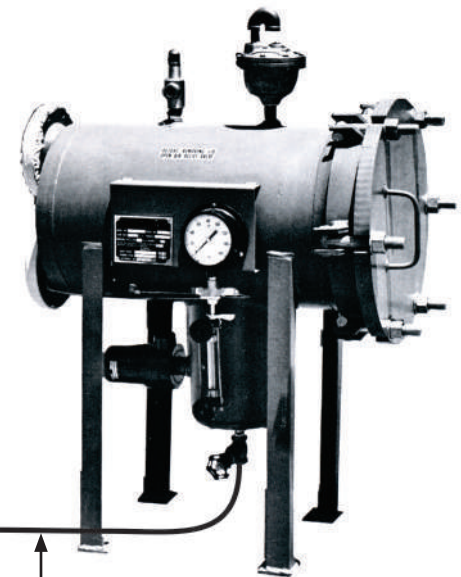

SERVICEMAN'S PORTABLE PUMP

Discharge hose →

12 volt explosion proof pump
 driven by truck battery

Suction hose connects to a vessel to be emptied
 or can be lowered into underground tank to
 draw from the sump.

TECHNICAL DATA

Positive Displacement Pump
 Suitable for Gasoline, Diesel, and Jet Fuels
 12 ft. Cable - Shielded Clips

WEIGHT 45 lbs.
 DUTY CYCLE 30 min. on, 30 min. off
 POWER See model numbers
 (explosion proof motor - Class 1,
 Division 1)
 SUCTION HOSE 3/4" x 12'
 DISCHARGE HOSE 3/4" x 12'
 FLOW RATE 14 gpm

HOW TO ORDER

Model GTP-1288-12 12 volt DC motor
 GTP-1288-24 24 volt DC motor
 GTP-1288-120 120 volt AC motor

OPTIONS: Suction strainer GTP-1289
 Special length hose
 Quick disconnect hose fittings

INSTRUCTIONS

Connect the suction and discharge hoses as desired. Attach
 cable clips to battery. Turn on the switch. Open filter vent.

NOTE: The D.C. pump has a permanent magnet motor and must be connected correctly or it will run backwards.